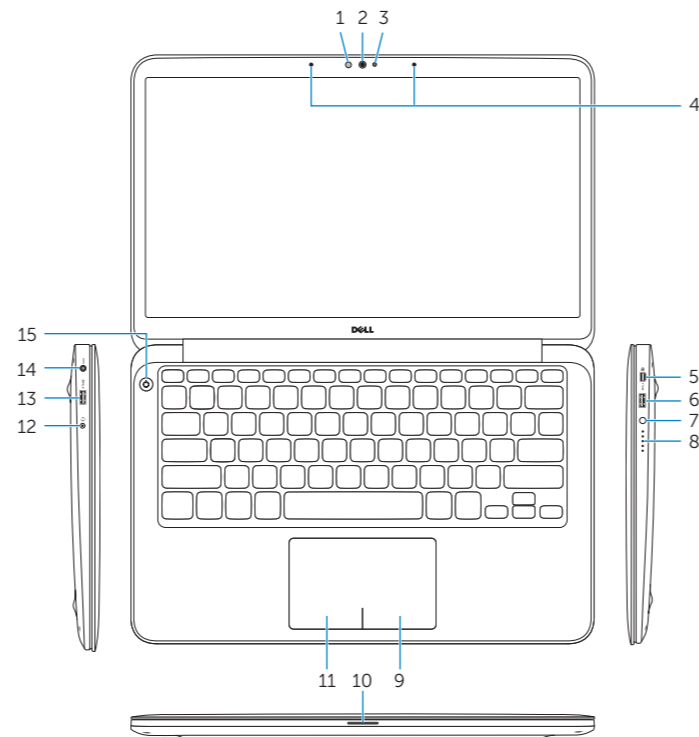

Features

Funkce | Ominaisuudet | Funksjoner | Funktioner

- Ambient-light sensor
- Camera
- Camera-status light
- Digital microphones (2)
- Mini DisplayPort
- USB 3.0 port with PowerShare
- Battery-status button
- Battery-status lights (5)
- Right-click area
- Power-status light
- Left-click area
- Headset port
- USB 3.0 port with PowerShare
- Power-adaptor port
- Power button
- Regulatory and Service Tag labels