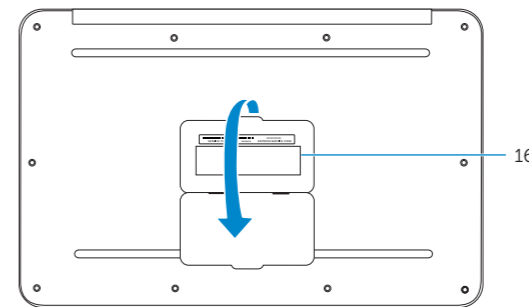

Features

Funkce | Ominaisuudet | Funksjoner | Funktioner

- Ambient-light sensor
- Camera
- Camera-status light
- Digital microphones (2)
- Mini DisplayPort
- USB 3.0 port with PowerShare
- Battery-status button
- Battery-status lights (5)
- Right-click area
- Power-status light
- Left-click area
- Headset port
- USB 3.0 port with PowerShare
- Power-adaptor port
- Power button
- Regulatory and Service Tag labels